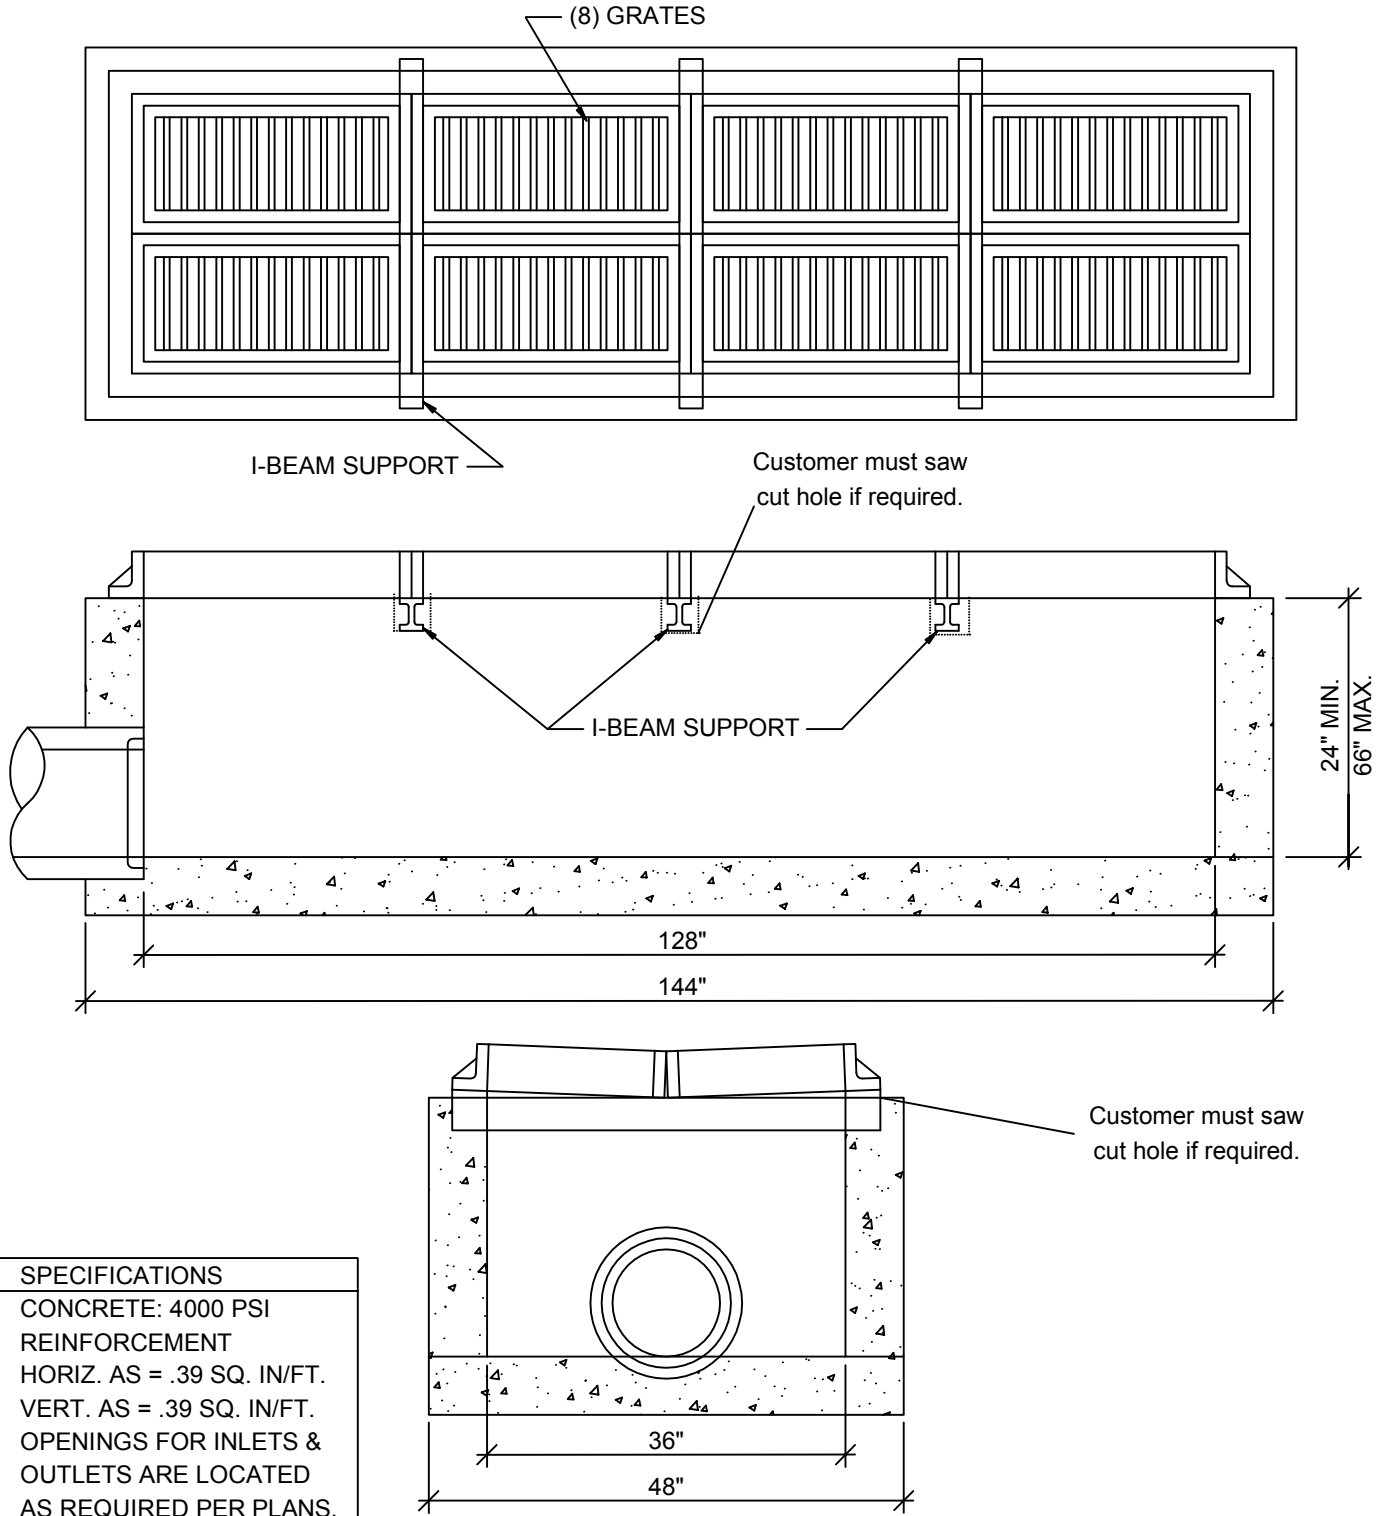

8 GRATE AREA INLET

GNC
Concrete Products

2100 NORTH 161ST E. AVE.
TULSA, OKLAHOMA 74116

WWW.GNCCONCRETEPRODUCTS.COM

OFC: (918) 438-1182
FAX: (918) 438-1185